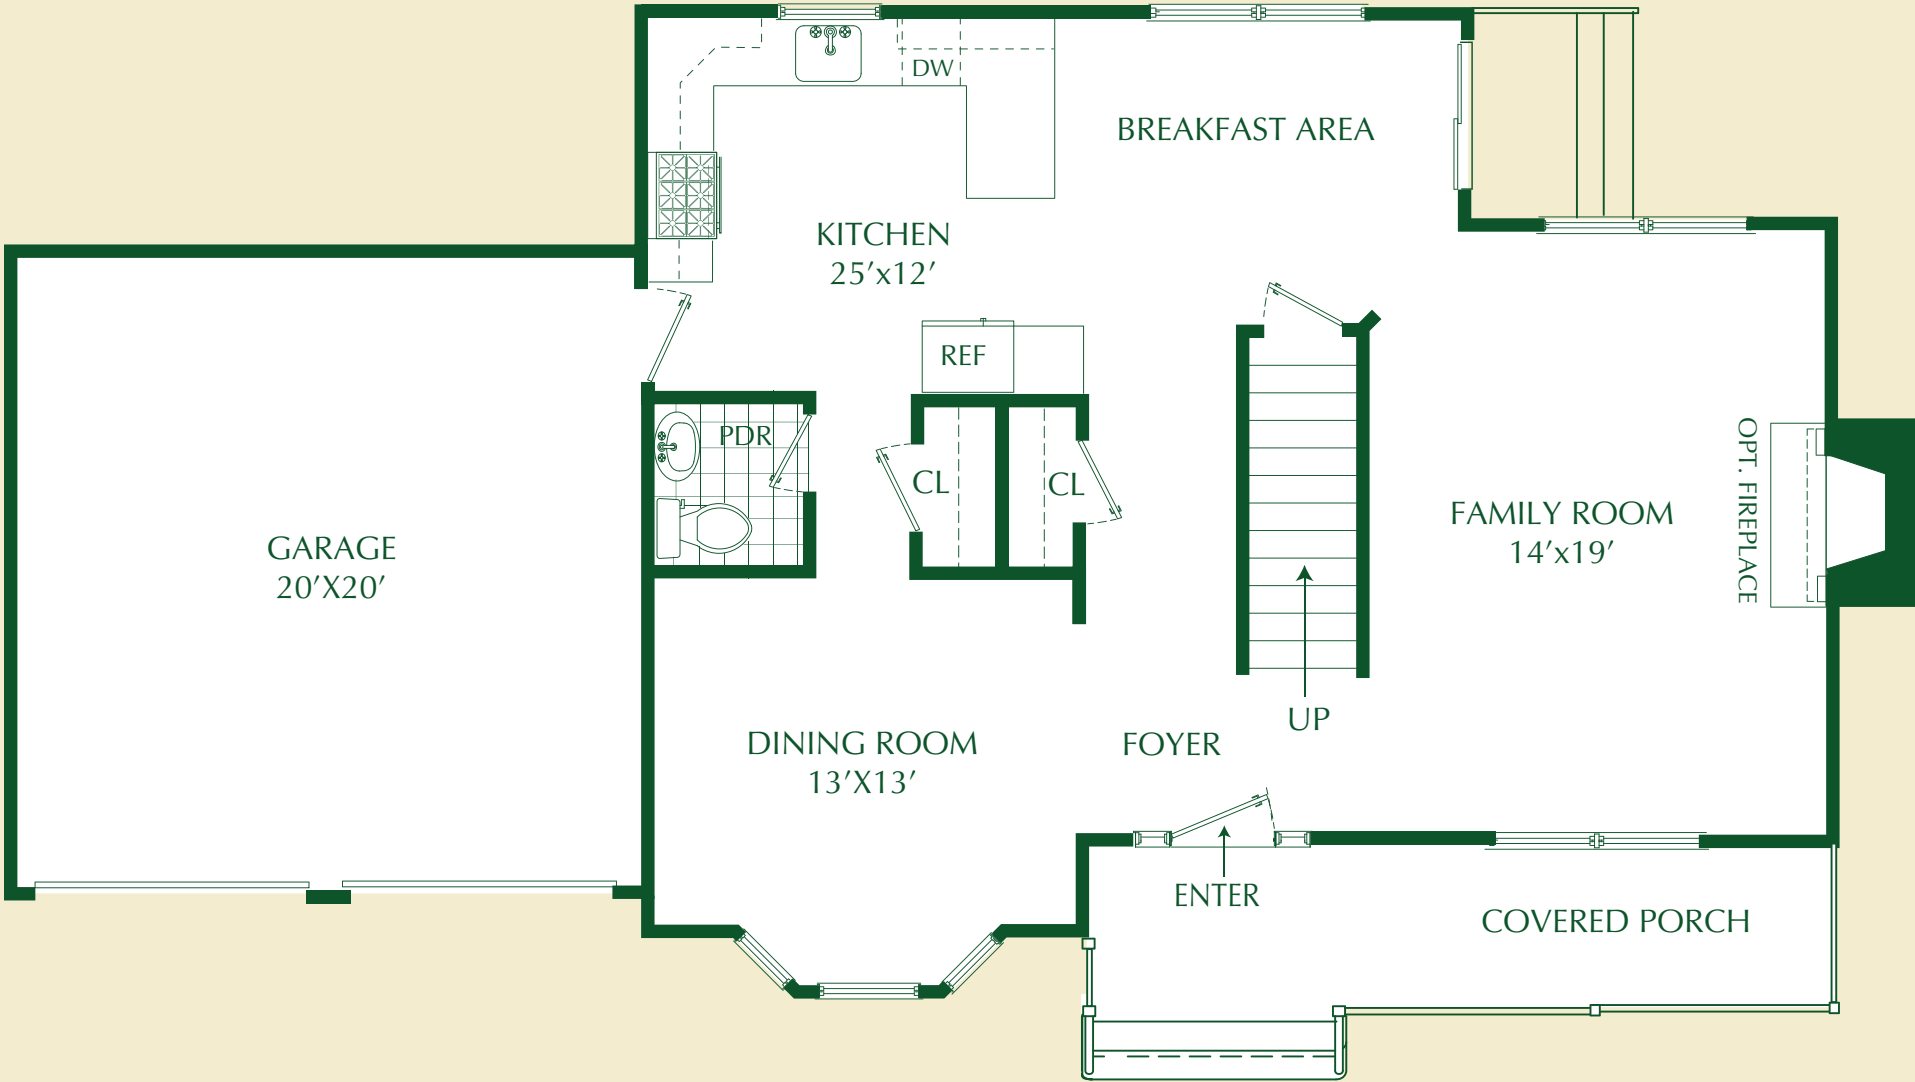

The Jensen

First Floor

1850 SQ. FT.

Artist rendering. All layouts and dimensions are approximate and subject to change without notice. This plan is exclusive to and copyrighted by Campo Brothers Inc.

The Jensen

Campo Brothers

Second Floor

The Jensen

Campo Brothers

Artist rendering. All layouts and dimensions are approximate and subject to change without notice.
This plan is exclusive to and copyrighted by Campo Brothers Inc.